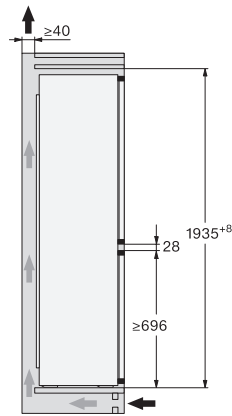

KFN 7934 D

Built-in fridge-freezer combination

with DailyFresh and NoFrost in 75 cm width for plenty of storage space.

EAN: 4002516880783 / Material number: 12790400 /
Old Material Number: 38793400EU1

Appliance height in mm	1935
Appliance depth in mm	548
Weight in kg	72,8
Max. door front weight – refrigerator, in kg	20
Max. door front weight – freezer, in kg	19
Climate range	SN-T
Refrigerator compartment in l	284
4* freezer compartment in l	98
Total usable capacity in l	382
Storage time in case of fault in h	13
Freezer capacity in kg/24 h	10,00
Acoustic airborne noise emission class (A–D)	B
Sound emissions in dB(A) re 1 pW	33
Current consumption (mA)	1000
Voltage in V	220-240
Fuse rating in A	10
Number of phases	1
Frequency in Hz	50-60
Length of supply lead in m	2,3
Replacing lamps	Service
Accessories included	
Egg tray	•
Ice cube tray	•

KFN 7934 D

Built-in fridge-freezer combination

with DailyFresh and NoFrost in 75 cm width for plenty of storage space.

KFN7934D, side view

[mm]

KFN7934D, built-in

[mm]

*The declared energy consumption was calculated in a 560 mm deep niche. The appliance is fully functional in a 550 mm niche but the energy consumption will be slightly higher, **Miele offers various refrigeration appliances with different door gap positions. To increase flexibility for future appliance replacements, we recommend a height of the lower furniture front between 696 and 706 mm. The position of the door gap may shift when replacing the appliance., 1 = 20 kg, 2 = 19 kg

KFN7934D, installation

[mm]

1. View from the front, 2. Mains connection cable, L = 2300 mm, 3. Ventilation cut-out min. 200 cm², 4. Ventilation, 5. No connections permitted in this area