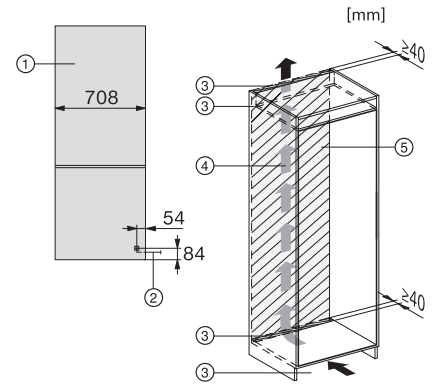

KFN 7934 D

Built-in fridge-freezer combination

with DailyFresh and NoFrost in 75 cm width for plenty of storage space.

EAN: 4002516880783 / Material number: 12790400 /
Old Material Number: 38793400EU1

Appliance height in mm	1935
Appliance depth in mm	548
Weight in kg	72,8
Max. door front weight – refrigerator, in kg	20
Max. door front weight – freezer, in kg	19
Climate range	SN-T
Refrigerator compartment in l	284
4* freezer compartment in l	98
Total usable capacity in l	382
Storage time in case of fault in h	13
Freezer capacity in kg/24 h	10,00
Acoustic airborne noise emission class (A–D)	B
Sound emissions in dB(A) re 1 pW	33
Current consumption (mA)	1000
Voltage in V	220-240
Fuse rating in A	10
Number of phases	1
Frequency in Hz	50-60
Length of supply lead in m	2,3
Replacing lamps	Service
Accessories included	
Egg tray	•
Ice cube tray	•

KFN 7934 D

Built-in fridge-freezer combination

with DailyFresh and NoFrost in 75 cm width for plenty of storage space.

KFN7934D, side view

[mm]

KFN7934D, built-in

[mm]

*The declared energy consumption was calculated in a 560 mm deep niche. The appliance is fully functional in a 550 mm niche but the energy consumption will be slightly higher, **Miele offers various refrigeration appliances with different door gap positions. To increase flexibility for future appliance replacements, we recommend a height of the lower furniture front between 696 and 706 mm. The position of the door gap may shift when replacing the appliance., 1 = 20 kg, 2 = 19 kg

KFN7934D, installation

[mm]

1. View from the front, 2. Mains connection cable, L = 2300 mm, 3. Ventilation cut-out min. 200 cm², 4. Ventilation, 5. No connections permitted in this area