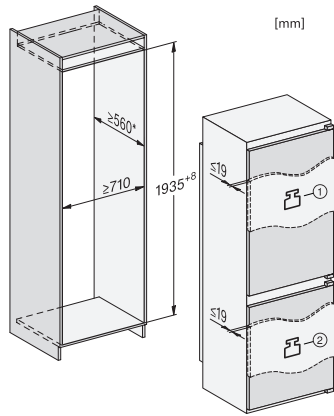

KFN 7934 D

Built-in fridge-freezer combination

with DailyFresh and NoFrost in 75 cm width for plenty of storage space.

EAN: 4002516880783 / Material number: 12790400 /
Old Material Number: 38793400EU1

Appliance height in mm	1935
Appliance depth in mm	548
Weight in kg	72,8
Max. door front weight – refrigerator, in kg	20
Max. door front weight – freezer, in kg	19
Climate range	SN-T
Refrigerator compartment in l	284
4* freezer compartment in l	98
Total usable capacity in l	382
Storage time in case of fault in h	13
Freezer capacity in kg/24 h	10,00
Acoustic airborne noise emission class (A–D)	B
Sound emissions in dB(A) re 1 pW	33
Current consumption (mA)	1000
Voltage in V	220-240
Fuse rating in A	10
Number of phases	1
Frequency in Hz	50-60
Length of supply lead in m	2,3
Replacing lamps	Service
Accessories included	
Egg tray	•
Ice cube tray	•

KFN 7934 D

Built-in fridge-freezer combination

with DailyFresh and NoFrost in 75 cm width for plenty of storage space.

KFN7934D, side view

[mm]

KFN7934D, built-in

[mm]

*The declared energy consumption was calculated in a 560 mm deep niche. The appliance is fully functional in a 550 mm niche but the energy consumption will be slightly higher, **Miele offers various refrigeration appliances with different door gap positions. To increase flexibility for future appliance replacements, we recommend a height of the lower furniture front between 696 and 706 mm. The position of the door gap may shift when replacing the appliance., 1 = 20 kg, 2 = 19 kg

KFN7934D, installation

[mm]

1. View from the front, 2. Mains connection cable, L = 2300 mm, 3. Ventilation cut-out min. 200 cm², 4. Ventilation, 5. No connections permitted in this area