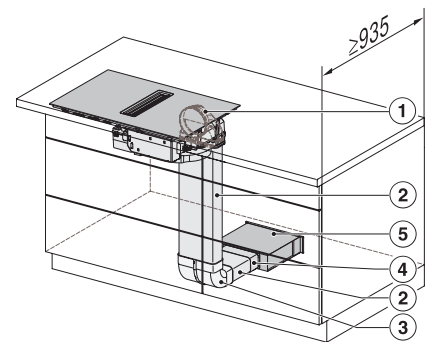

KMDA7272FL/FR, KMDA7473FL/FR -Installation variant 3 Basis – drawing