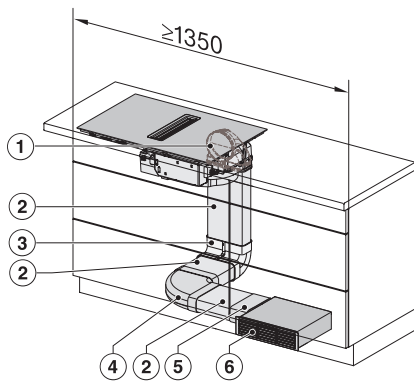

KMDA7272FL/FR, KMDA7473FL/FR – Installation variant 1 Basis -drawing

KMDA7272FL/FR, KMDA7473FL/FR – Installation variant 4 Circulating air – drawing