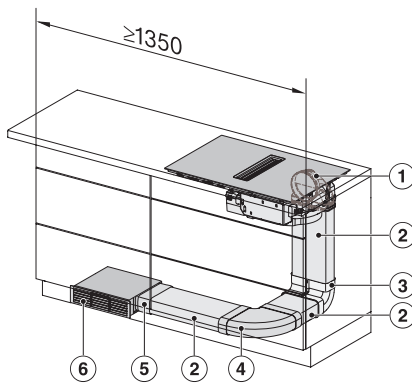

KMDA7272FL, KMDA7473FL – Side view flush, Plug&Play – Installation drawing

KMDA7272FL, KMDA7473FL – Side view lying on top, Plug&Play – Installation drawing

KMDA7272FL, KMDA7473FL – Side view flush+X, Plug&Play – Installation drawing

KMDA7272FL, KMDA7473FL – Side view lying on top+X, Plug&Play – Installation drawing

KMDA 7272 FL-U Silence

Placa de inducción con extractor integrado

con motor Silence y 4 zonas de cocción independientes. Para instalación en modo recirculación de aire.

KMDA7272FL/FR, KMDA7473FL/FR – Installation variant 1 Basis -drawing

KMDA7272FL/FR, KMDA7473FL/FR – Installation variant 2 Basis – drawing

KMDA7272FL/FR, KMDA7473FL/FR -Installation variant 3 Basis – drawing