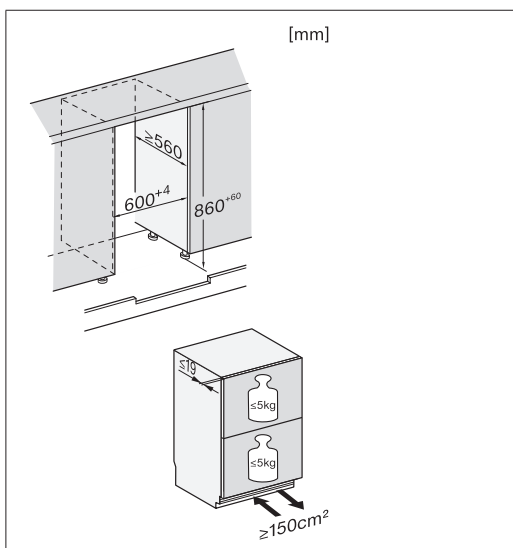

Built-under refrigerator, 86–92 cm niche height

KU 7175 D

- From 0 °C for chilled drinks to 14 °C for an ideal cellar climate
- Optimum and maintenance-free LED
- Uniform temperature distribution inside the appliance – DynaCool
- Cleaning the VeggieBox in the dishwasher – ComfortClean
- Cool food down quickly thanks to SuperCool
- Soft closing of the door with SoftClose

KU7175D, Built-under, niche dimensions

Model number	KU 7175 D
Construction type	
Integrated appliance	•
Undercounter appliance	•
Convertible door hinging	–
Side-by-side enabled	–
User convenience	
Fridge zone lighting	LED
Networking with Miele@home	•
Freshness system	–
Fine adjustment inner door	–
ComfortClean	•
ComfortSize	–
DynaCool	•
SoftClose	•
SelfClose	–
Control system	
Operating concept	FreshTouch
SuperCool	•
No. of temperature zones	2
Sabbath mode	•
Fridge/Fridge section	
No. of shelves	2
Bottle rack (chrome-plated)	–
Number of VeggieBoxes	–
No. of crisper drawers	–
Dry back wall	–
Removable bottle carrier	–
CompactCase	–
FlexiTray	–
Door shelves	–
Efficiency and sustainability	
Energy efficiency class (A–G)	D
Annual energy consumption in kWh	81,58
Safety	
Acoustic door alarm	•
Acoustic temperature alarm	–
Technical data	
Door hinge technology	–
Max. door front weight – refrigerator, in kg	10
Refrigerator compartment in l	119
incl. PerfectFresh zone in l	–
4* freezer compartment in l	–
Total usable capacity in l	119
Storage time in case of fault in h	–
Freezer capacity in kg/24 h	–
Voltage in V	220-240
Fuse rating in A	10