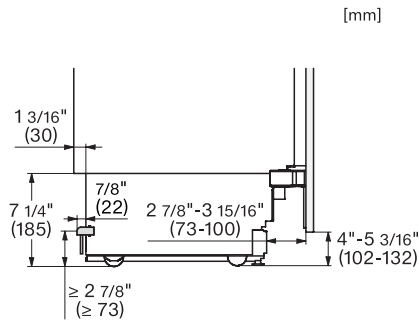

KFMC 3844 R Combi MasterCool